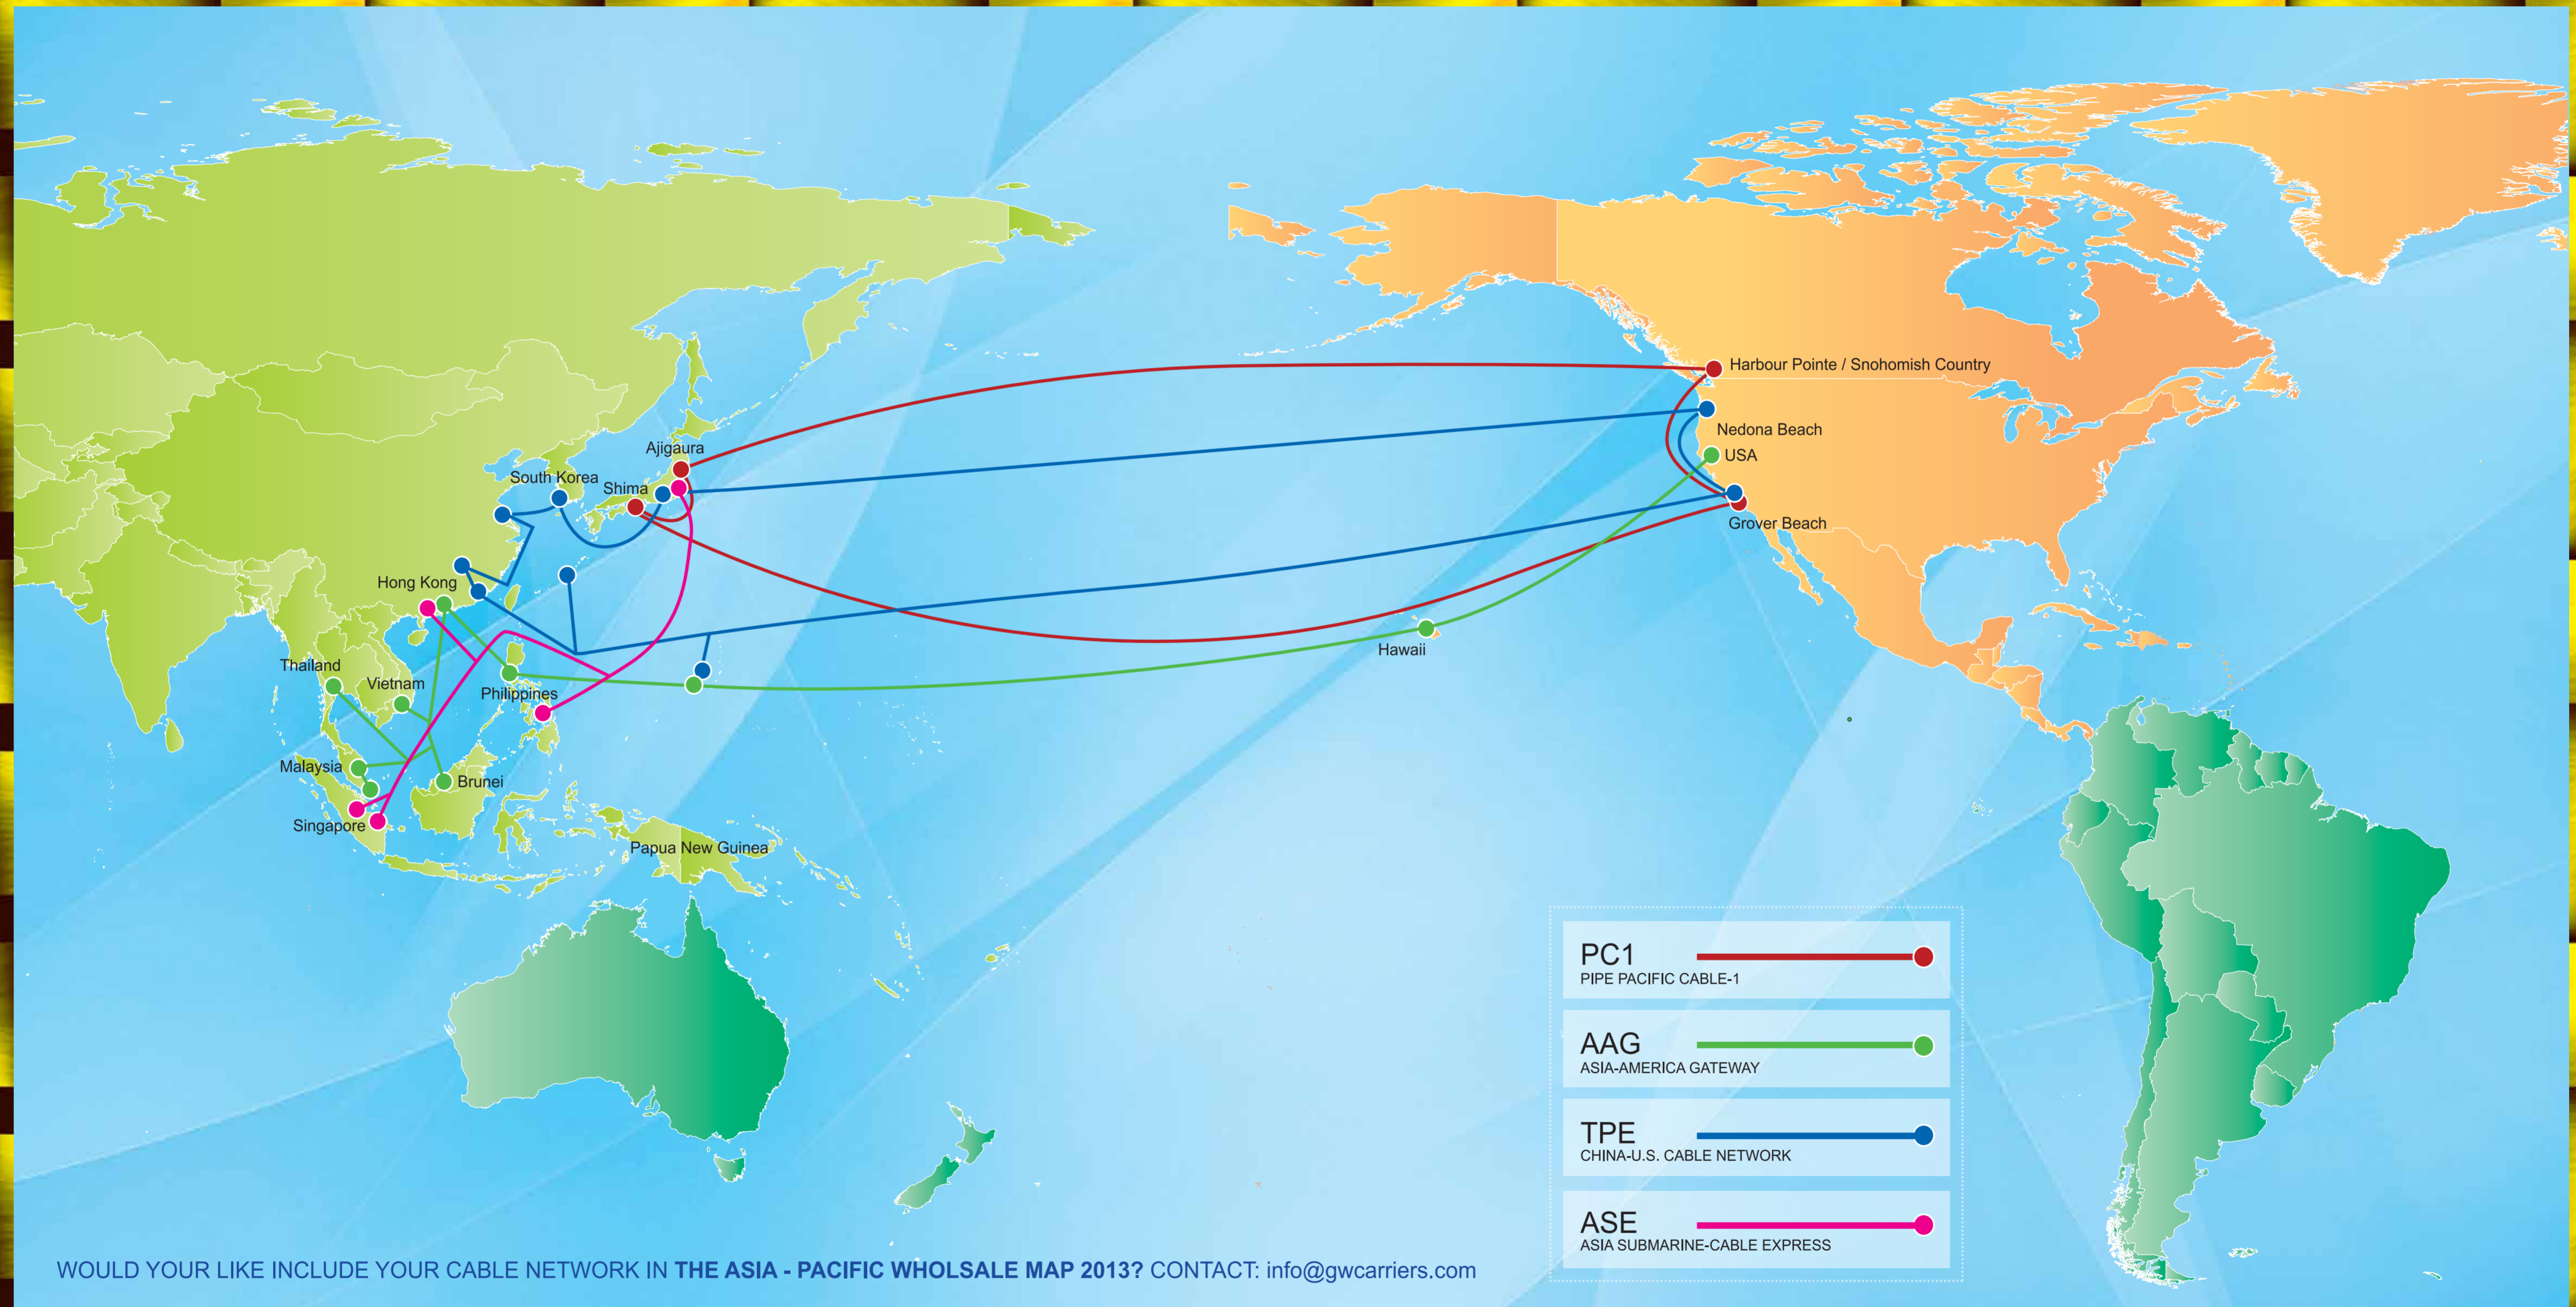

Take advantage
of the **new way**
to do **telecom business...**

www.ivdassociation.org

ASIA - PACIFIC WHOLESALE MAP 2012

Global
Wholesale
Carriers

Beox
communication is everything

iQsim
Any sim everywhere

verizon

Global Wholesale
wholesale@verizon.com

RIEDEL

BIG
BRUNEI INTERNATIONAL GATEWAY

speedflow
communications

telecom & software
company

www.speedflow.com

WOULD YOU LIKE INCLUDE YOUR CABLE NETWORK IN THE ASIA - PACIFIC WHOLESALE MAP 2013? CONTACT: info@gwcarriers.com

WWC
WHOLESALE WORLD
CONGRESS

**BUSINESS
IN ACTION**
100% negotiation

12 - 13 September 2012, Madrid

www.wholesaleworldcongress.com

Fizan Telecom Ltd
Ph: 0092-523-550652
FAX: 0092-523550654
Mobile: 00923336222240

Benish Khokhar
International Carrier Relation Manager
E-mail: crdesk@fizantel.com

www.baway.ws

info@baway.ws

Americas Wholesale Congress (AWC)
is the best meeting point for the Americas &
Caribbean telecoms wholesale community.